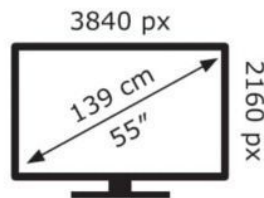

**ENERG** ⚡

**LG Electronics**

OLED55A26LA

**72** kWh/1000h

ABCDEF**G**

**138** kWh/1000h

2019/2013