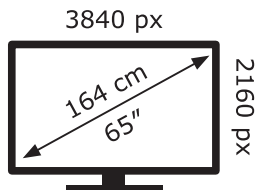

# ENERG

LG Electronics

OLED65G29LA

**95** kWh/1000h

ABCDEF**G**

**213** kWh/1000h

2019/2013