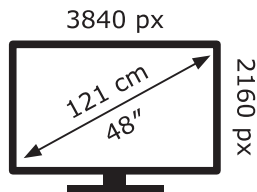

ENERG

LG Electronics

OLED48C26LB

66 kWh/1000h

ABCDEF**G**

120 kWh/1000h

2019/2013