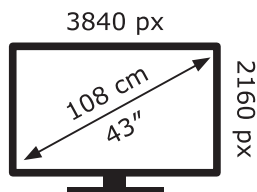

ENERG

LG Electronics

43UQ91006LA

53 kWh/1000h

ABCDEF**G**

HDR

82 kWh/1000h

2019/2013