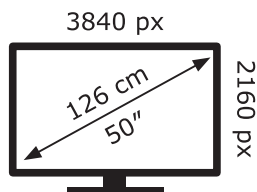

**ENERG** ⚡

**LG Electronics**

50UQ91006LA

**69** kWh/1000h

ABCDEF**G**

**HDR**

**98** kWh/1000h

2019/2013