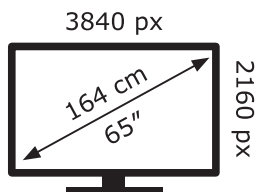

ENERG ⚡

LG Electronics

65UQ91006LA

111 kWh/1000h

ABCDEF**G**

154 kWh/1000h

2019/2013