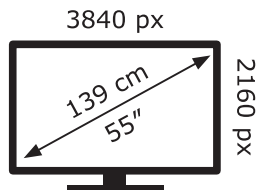

ENERG ⚡

LG Electronics

OLED55G26LA

81 kWh/1000h

ABCDEF**G**

166 kWh/1000h

2019/2013