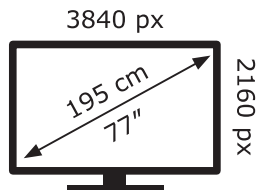

ENERG ⚡

LG Electronics

OLED77B26LA

131 kWh/1000h

ABCDEF**G**

269 kWh/1000h

2019/2013