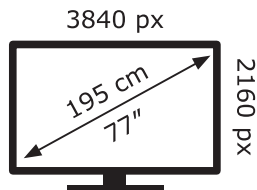

ENERG ⚡

LG Electronics

OLED77C27LA

119 kWh/1000h

ABCDEF**G**

248 kWh/1000h

2019/2013