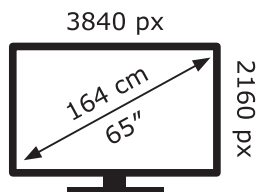

ENERG ⚡

LG Electronics

OLED65C27LA

97 kWh/1000h

ABCDEF**G**

193 kWh/1000h

2019/2013