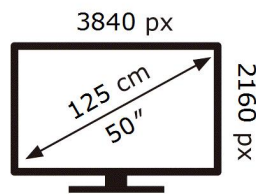

ENERG 

SAMSUNG

GQ50LS03BAU

87 kWh/1000h

ABCDEF **G**

127 kWh/1000h

2019/2013