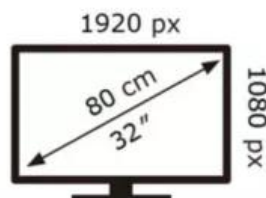

ENERG ⚡

SAMSUNG

QE32LS03TBK

60 kWh/1000h

ABCDEF **G**

HDR

65 kWh/1000h

2019/2013