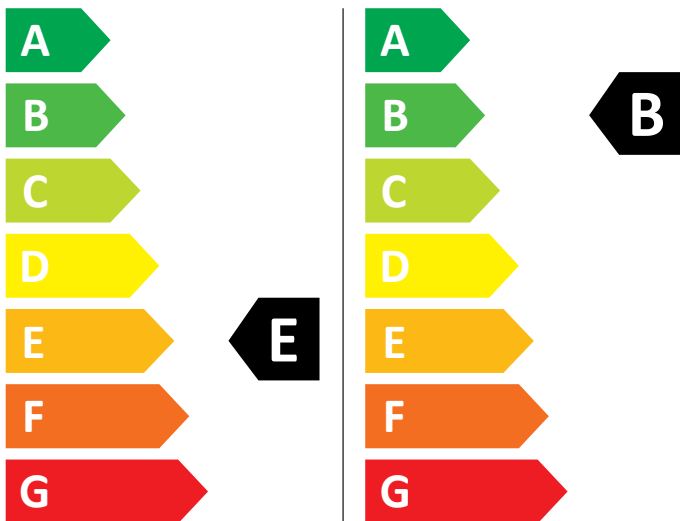

# ENERG

LG Electronics

V4WD86S1B

359 kWh / 100

55 kWh / 100

6,0 kg

8,0 kg

90 L