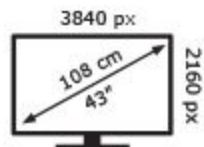

ENERGY

Panasonic

TX-43JX700E

65 kWh/1000h

ABCDEF **G**

64 kWh/1000h

2160 px

2019/2013