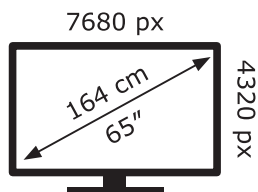

ENERG ⚡

LG Electronics

65QNED966PA

146 kWh/1000h

ABCDEF**G**

240 kWh/1000h

2019/2013