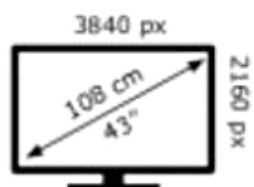

Hisense

43A7GQ

66 kWh/1000h

ABCDEF**G**

94 kWh/1000h

2018/2013