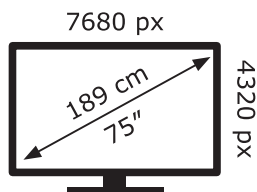

ENERG ⚡

LG Electronics

75QNED996PB

219 kWh/1000h

ABCDEF**G**

390 kWh/1000h

2019/2013