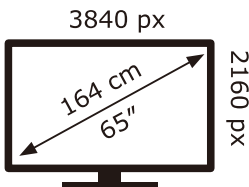

ENERG

PHILIPS

65OLED803/12

189 kWh/1000h

ABCDEF**G**

246 kWh/1000h

2019/2013

X40G0097813A71