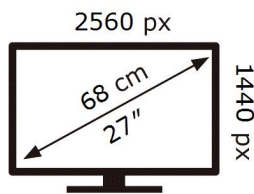

**ENERG**

**SAMSUNG**

C27G54TQWR

**25** kWh/1000h

ABCDEF **G**

**40** kWh/1000h

2019/2013