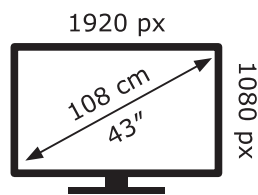

ENERGY

LG Electronics

43LM6370PLA

49 kWh/1000h

2019/2013