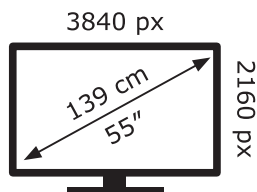

ENERG ⚡

LG Electronics

55UP76709LB

85 kWh/1000h

ABCDEF**G**

109 kWh/1000h

2019/2013