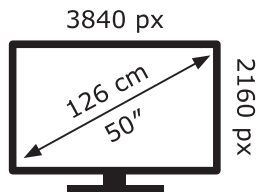

**ENERG** ⚡

**LG Electronics**

50UP81006LA

**79** kWh/1000h

ABCDEF**G**

**102** kWh/1000h

2019/2013