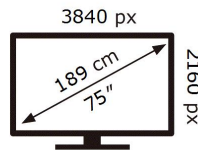

ENERGY

SAMSUNG

QE75QN85AAT

106 kWh/1000h

ABCDEF **G**

224 kWh/1000h

2019/2013