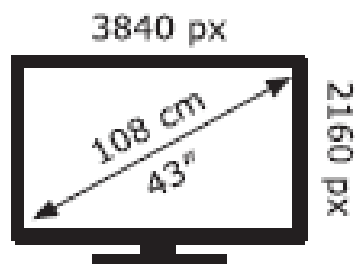

# ENERG

LG Electronics

43NANO756PR

**66** kWh/1000h

ABCDEF**G**

**86** kWh/1000h

2019/2013