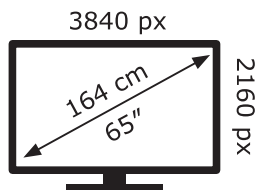

**ENERG** ⚡

**LG Electronics**

OLED65C16LA

**126** kWh/1000h

ABCDEF**G**

**222** kWh/1000h

2019/2013