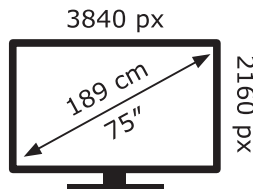

Panasonic

TX-75JXW944

144 kWh/1000h

ABCDEF**G**

239 kWh/1000h

2019/2013

TQF0EA0905