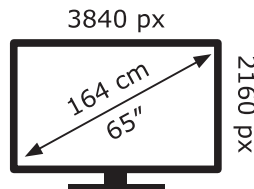

AW-210474

Panasonic

TX-65JXW944

96 kWh/1000h

ABCDEF**G**

183 kWh/1000h

2019/2013

TQF0EJ0246