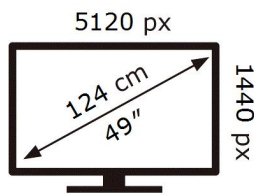

**ENERG**

**SAMSUNG**

S49AG954NU

**55** kWh/1000h

ABCDEF **G**

**HDR**

**95** kWh/1000h

2019/2013