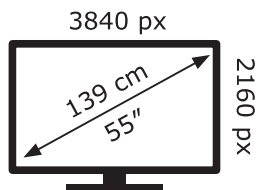

ENERG ⚡

LG Electronics

55NANO756PA

95 kWh/1000h

ABCDEF**G**

126 kWh/1000h

2019/2013