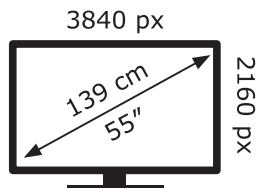

AW-210330

ENERGY

Panasonic

TX-55JZW2004

109 kWh/1000h

ABCDEF**G**

122 kWh/1000h

2019/2013