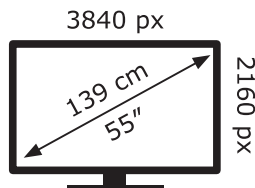

AW-210411

ENERGY

Panasonic

TX-55JZW984

110 kWh/1000h

ABCDEF**G**

126 kWh/1000h

2019/2013