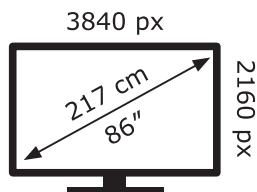

# ENERG

LG Electronics

86QNED919PA

**152** kWh/1000h

ABCDEF**G**

**285** kWh/1000h

2019/2013