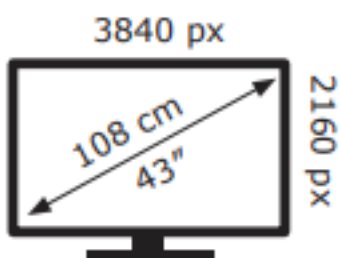

ENERG

MI

L43M6-6AEU

69 kWh/1000h

ABCDEF **G**

87 kWh/1000h

2019/2013