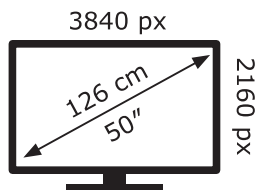

ENERG

LG Electronics

50NANO886PB

67 kWh/1000h

ABCDEF**G**

112 kWh/1000h

2019/2013