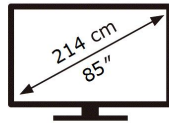

ENERGY

SAMSUNG

GQ85QN95AAT

155 kWh/1000h

ABCDEF **G**

360 kWh/1000h

3840 px

2160 px