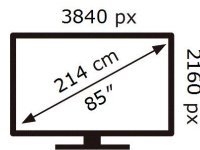

ENERGY

SAMSUNG

GQ85QN85AAT

122 kWh/1000h

ABCDEF **G**

288 kWh/1000h

2019/2013