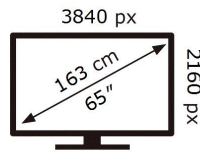

ENERGY

SAMSUNG

GQ65QN85AAT

101 kWh/1000h

ABCDEF **G**

193 kWh/1000h

2019/2013