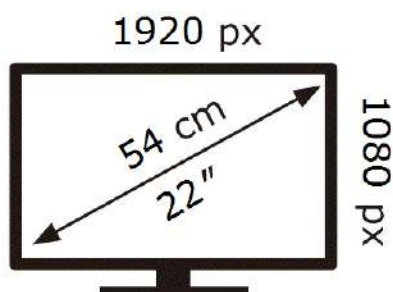

ENERG

SAMSUNG

S22F350FHR

16 kWh/1000h

2019/2013