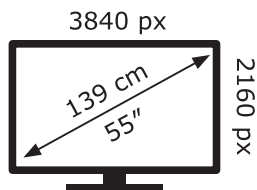

ENERG ⚡

LG Electronics

55UP75009LF

103 kWh/1000h

ABCDEF**G**

129 kWh/1000h

2019/2013