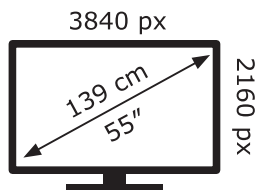

**ENERG** ⚡

**LG Electronics**

55UP80009LA

**99** kWh/1000h

ABCDEF**G**

**129** kWh/1000h

2019/2013