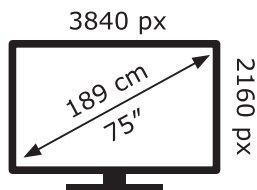

**ENERG** ⚡

**LG Electronics**

75NANO919PA

**143** kWh/1000h

ABCDEF**G**

**234** kWh/1000h

2019/2013