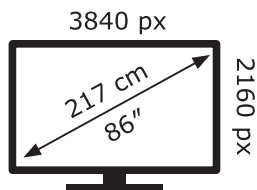

# ENERG

LG Electronics

86UP80009LA

**205** kWh/1000h

ABCDEF**G**

**272** kWh/1000h

2019/2013