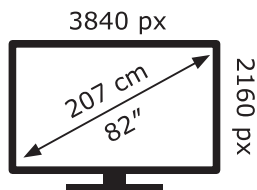

ENERG ⚡

LG Electronics

82UP80009LA

177 kWh/1000h

ABCDEF**G**

234 kWh/1000h

2019/2013