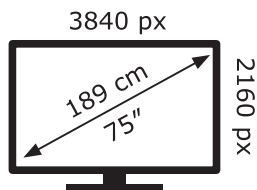

ENERG ⚡

LG Electronics

75UP80009LA

143 kWh/1000h

ABCDEF**G**

186 kWh/1000h

2019/2013