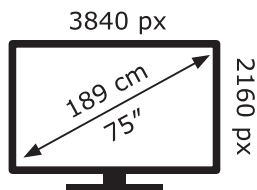

ENERG

LG Electronics

75UP78009LB

141 kWh/1000h

ABCDEF**G**

185 kWh/1000h

2019/2013