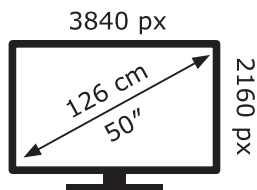

ENERG

LG Electronics

50UP78009LB

68 kWh/1000h

ABCDEF**G**

88 kWh/1000h

2019/2013