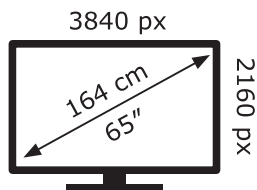

ENERG ⚡

LG Electronics

65UP78009LB

105 kWh/1000h

ABCDEF**G**

137 kWh/1000h

2019/2013