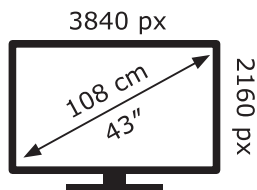

ENERG

LG Electronics

43UP78009LB

65 kWh/1000h

ABCDEF**G**

HDR

83 kWh/1000h

2019/2013