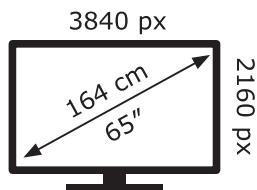

ENERG ⚡

LG Electronics

OLED65G19LA

128 kWh/1000h

ABCDEF**G**

226 kWh/1000h

2019/2013