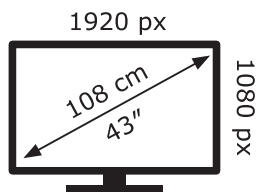

**ENERG** ⚡

**LG Electronics**

43LM6370PLA

**49** kWh/1000h

2019/2013